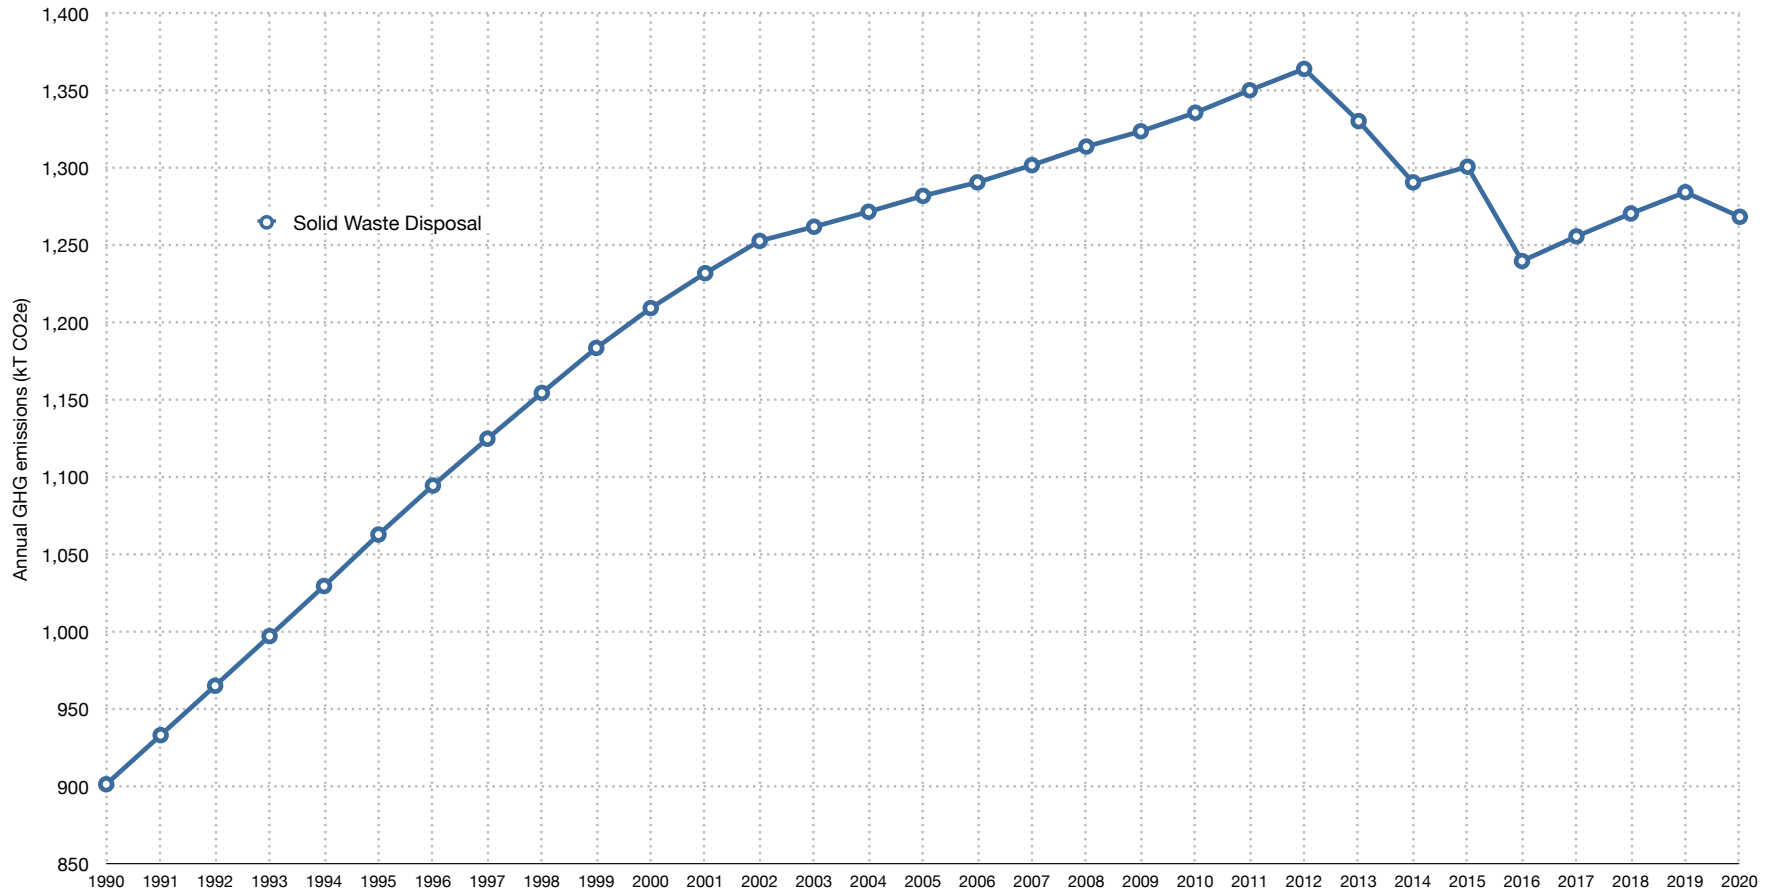

Manitoba GHG emissions - Solid waste

Data source: Environment Canada, Canada's Greenhouse Gas Inventory, <http://www.ec.gc.ca/ges-ghg>
Chart by: Climate Change Connection, <http://climatechangeconnection.org>